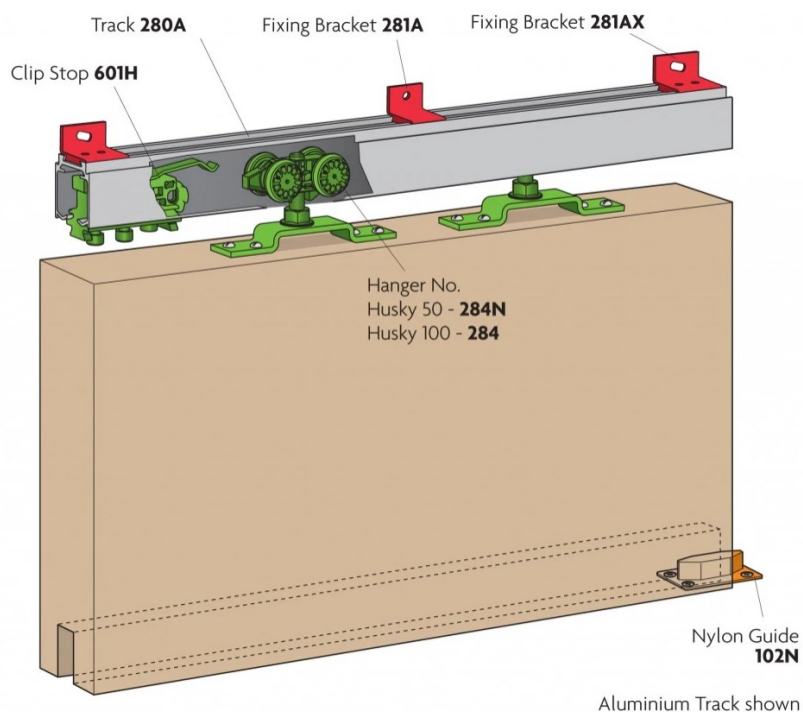

Sliding Door

Track Length	Max. Door Width	Door Thickness	Max. Door	Application	Fire Rating
1500mm	800mm	48mm	100kg	Interior	Non Fire-Rated
1800mm	950mm	48mm	100kg	Interior	Non Fire-Rated
2000mm	1050mm	48mm	100kg	Interior	Non Fire-Rated
2400mm	1250mm	48mm	100kg	Interior	Non Fire-Rated