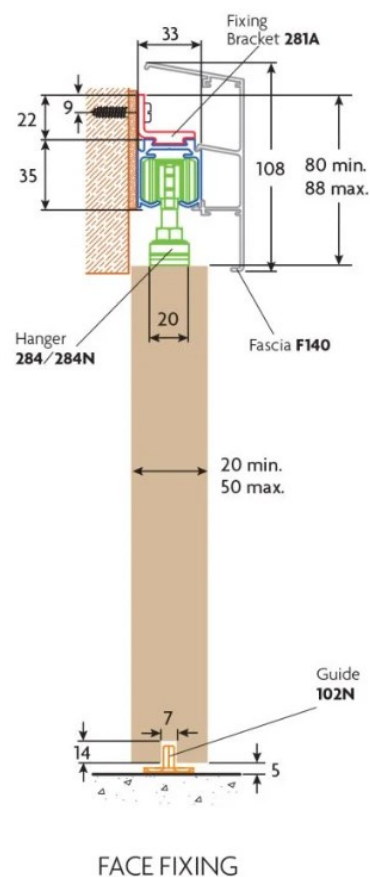

Sliding Door

Track Length	Max. Door Width	Door Thickness	Max. Door	Application	Fire Rating
1500mm	800mm	48mm	100kg	Interior	Non Fire-Rated
1800mm	950mm	48mm	100kg	Interior	Non Fire-Rated
2000mm	1050mm	48mm	100kg	Interior	Non Fire-Rated
2400mm	1250mm	48mm	100kg	Interior	Non Fire-Rated