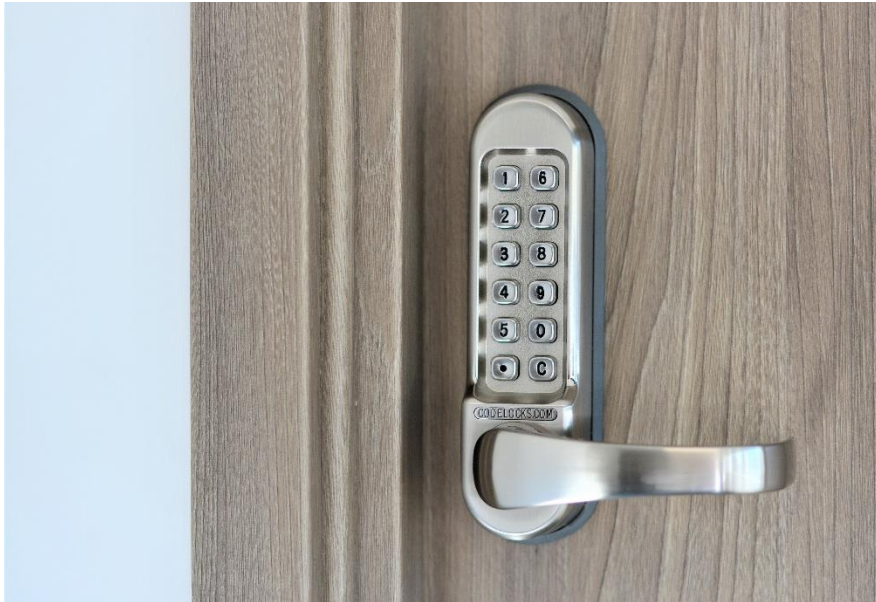

2120 Define Digital Lock

CODE	2120	PROFILE	N/A
FINISH	Satin PVD		
KEY FEATURES	<ul style="list-style-type: none"> • Lever handles for ease of operation • Code free access option • Low maintenance PVC finish • Non-handed (LH or RH operation) • Neoprene seals included • Intumescent kit included (Suitable for FD30 or FD60) • Tested in accordance with BS EN 1634-1:2008 		
STANDARDS	Limited Lifetime Guarantee 2047 Code Combinations		
TECHNICAL	177 x 48mm		